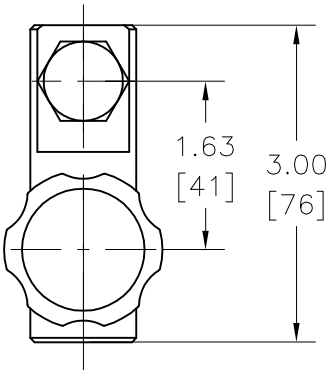

# SPIGOT ADAPTOR

YOKE FOR MOUNTING  
ILLUSTRATION ONLY  
NOT PART OF THE KIT

**DISCLAIMER:** Dimensions and illustrative drawings contained herein are accurate to the company's knowledge at the time of printing, however specifications are subject to change without notice

3	900-0022	SCREW 1/2"-13x1 HEX CAP PLAIN	1
2	900-0089	KNOB M10x16	1
1	621-0103	ADAPTOR SPIGOT	1
ITEM	PART#	DESCRIPTION	QTY
Parts List			