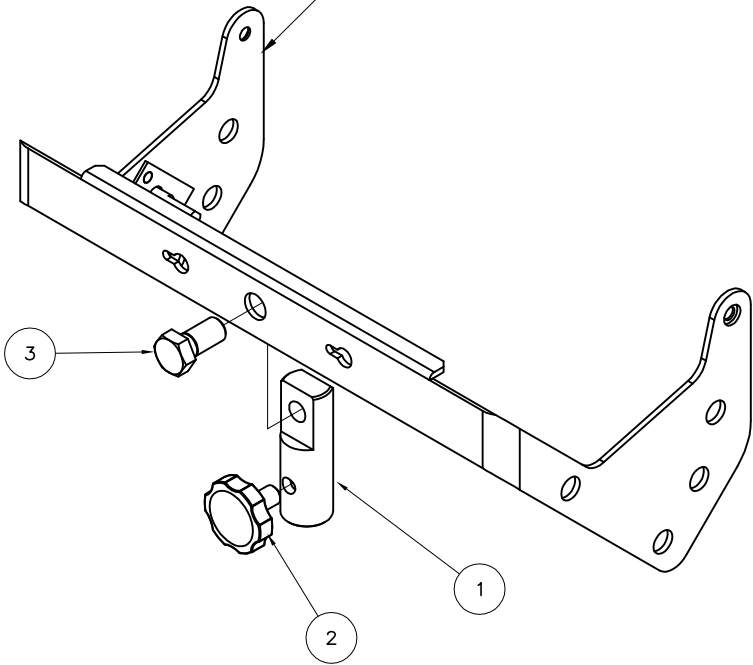

# SPIGOT ADAPTOR

YOKE FOR MOUNTING  
ILLUSTRATION ONLY  
NOT PART OF THE KIT

**DISCLAIMER:** Dimensions and illustrative drawings contained herein are accurate to the company's knowledge at the time of printing, however specifications are subject to change without notice

3	900-0022	SCREW 1/2"-13x1 HEX CAP PLAIN	1
2	900-0089	KNOB M10x16	1
1	621-0103	ADAPTOR SPIGOT	1
ITEM	PART#	DESCRIPTION	QTY
Parts List			