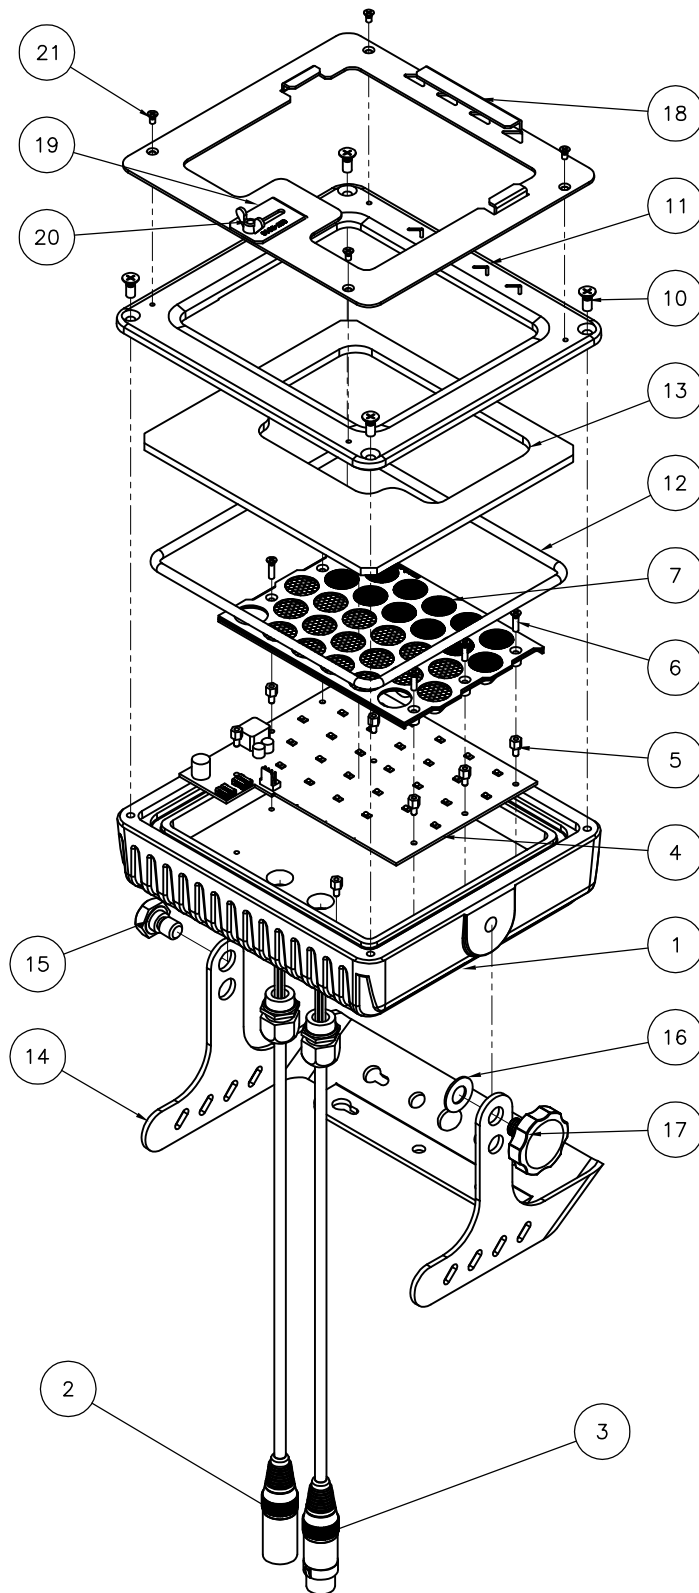

COLOR FORCE COMPACT

21	COUNTERSUNK FLAT HEAD SCREW	900-0004	4
20	WING NUT M4 BLK Zn	900-0343	1
19	PLATE LOCK ACCESSORIES COMPACT	627-0016	1
18	PLATE ACCESSORIES COMPACT	627-0015	1
17	THUMB SCREW M10x12 SS	900-0055	1
16	WASHER M10 WAVE SPRING SS A2	900-0215	1
15	SHOULDER SCREW COMPACT	627-0013	1
14	YOKE FORCE COMPACT	627-0005	1
13	GLASS COMPACT SILKSCREENED	627-0024	1
12	O-RING SILICONE 70 DURO AS568-368	900-0715	1
11	COVER CASTING	627-0008	1
10	SCREW M5x12 SS FH PLPS BLK	900-0123	4
9	SCREW M6x10 SS BTN HEAD TORX SECURITY	900-0124	1
8	ORING 5mm RUBBER Bik	900-0601	1
7	S/A LENS HOLDER 28 VN/M	627-0023	1
6	SCREW M3x12 FH PLPS BLK	900-0001	5
5	STD OFF M3 NUTx5, SCREW M3x8	900-0310	9
4	PCB COMPLETE LED ENGINE 627	627-0002	1
3	TAIL XLR4 FL 2FT	627-0011	1
2	TAIL XLR4 ML 2FT	627-0012	1
1	CASTING CBK MACHINED BLACK	627-0009	1
ITEM	DESCRIPTION	PART#	QTY

DISCLAIMER: Dimensions and illustrative drawings contained herein are accurate to the company's knowledge at the time of printing, however specifications are subject to change without notice

Parts List