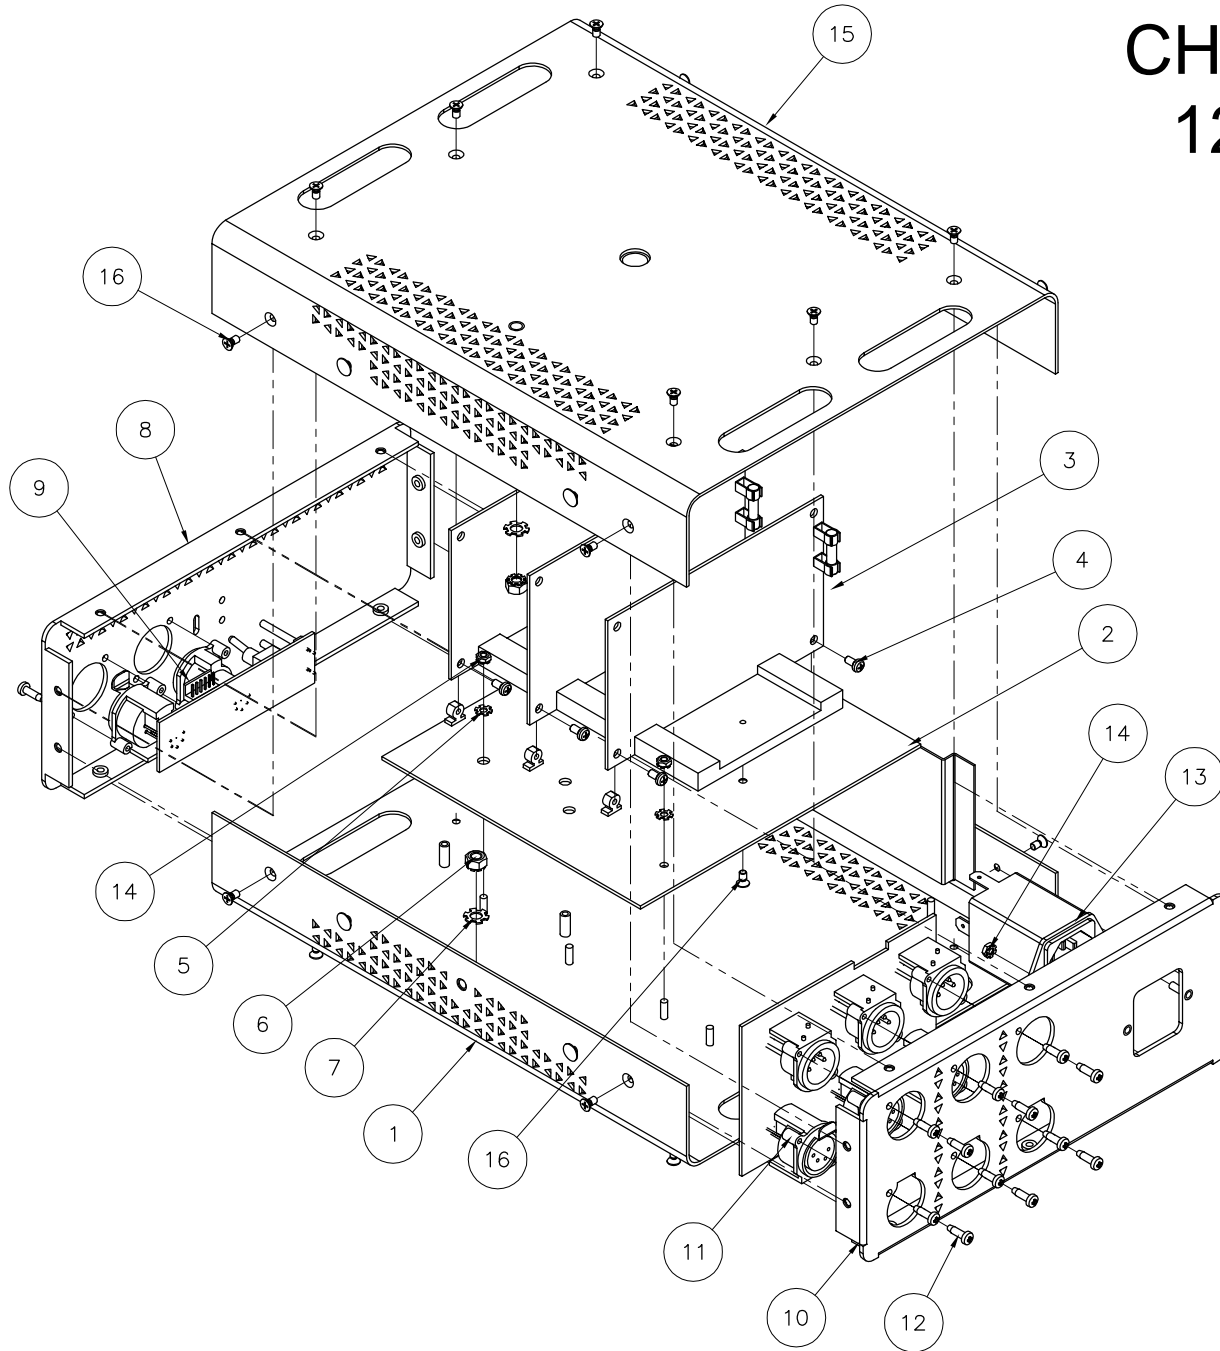

# CHROMA-Q MAGIC BOX 12 POWER UNIT PSU

20	GROUND CHASSIS TO COVER	139-0013	1
19	GROUND 4"LG	134-0070	1
18	GROUND AC INLET	134-0066	1
17	HARNESS AC INPUT PSU12	134-0065	1
16	SCREW M3x6 FH PLPS BIK	900-0004	23
15	COVER TOP MAGIC BOX	134-0008	1
14	NUT HEX M3 COMBI BIK	900-0307	5
13	IEC FILTERED INLET	900-0961	1
12	SCREW M3x10 PH PLPS BLK Plastite	900-0024	16
11	PCB COMPLETE PSU12B SMT	134-0114	1
10	PLATE BACK IEC 12WAY CQ	134-0059	1
9	PCB COMPLETE PSU12F SMT	134-0116	1
8	PLATE FRONT 12 WAY	134-0061	1
7	WASHER M5 EXT TOOTH Zn	900-0227	2
6	NUT HEX M5 COMBI Zn	900-0313	2
5	WASHER M3 EXT TEETH	900-0211	2
4	SCREW M3x6 PH PLPS BIK	900-0017	6
3	POWER SUPPLY MODULE PS-65-24	900-0892	3
2	ADAPTOR PLATE 12 WAY	134-0003	1
1	BASE WELDED S/A MAGIC BOX	134-0010	1
ITEM	DESCRIPTION	PART#	QTY
Parts List			