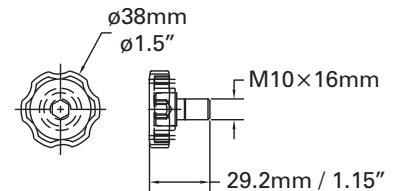

Chroma-Q™ Batten Bracket Kit for up to 5 Color Block™ DB4

Part No:
CHCBBB

SPECIFICATION SHEET

V 1.1

ORDERING INFORMATION

Model

Batten Bracket Kit for up to 5 Color Block DB4

Part No

CHCBBB

ADDITIONAL ACCESSORY

Single link cable for batten formation (requires 4 cables per batten)

Color Block DB4 units shown for illustration purposes only - not included

www.chroma-q.com