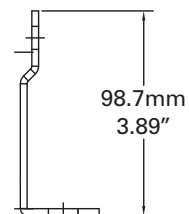

Color Block DB4 units shown for illustration purposes only - not included

www.chroma-q.com