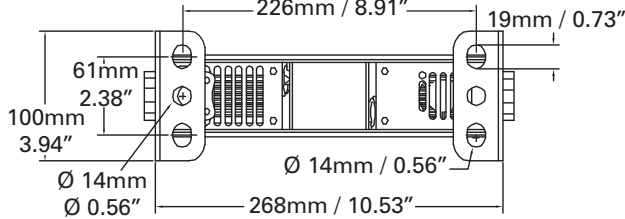

Chroma-Q™ Batten Bracket Kit for up to 5 Color Block™ DB4

Part No:
CHCBBB

SPECIFICATION SHEET

V 1.1

ORDERING INFORMATION

Model

Batten Bracket Kit for up to 5 Color Block DB4

Part No

CHCBBB

ADDITIONAL ACCESSORY

Single link cable for batten formation (requires 4 cables per batten)

Color Block DB4 units shown for illustration purposes only - not included

www.chroma-q.com