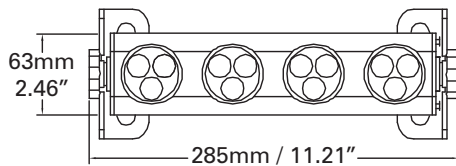

Chroma-Q™ Batten Bracket Kit for up to 5 Color Block™ DB4

Part No:
CHCBBB

SPECIFICATION SHEET

V 1.1

ORDERING INFORMATION

Model

Batten Bracket Kit for up to 5 Color Block DB4

Part No

CHCBBB

ADDITIONAL ACCESSORY

Single link cable for batten formation (requires 4 cables per batten)

Color Block DB4 units shown for illustration purposes only - not included

www.chroma-q.com