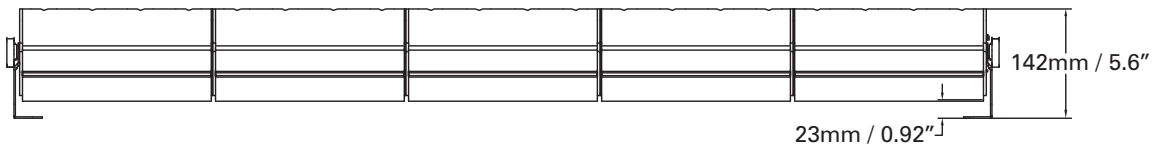

Chroma-Q™ Batten Bracket Kit for up to 5 Color Block™ DB4

Part No:
CHCBBB

SPECIFICATION SHEET

V 1.1

ORDERING INFORMATION

Model

Batten Bracket Kit for up to 5 Color Block DB4

Part No

CHCBBB

ADDITIONAL ACCESSORY

Single link cable for batten formation (requires 4 cables per batten)

Color Block DB4 units shown for illustration purposes only - not included

www.chroma-q.com