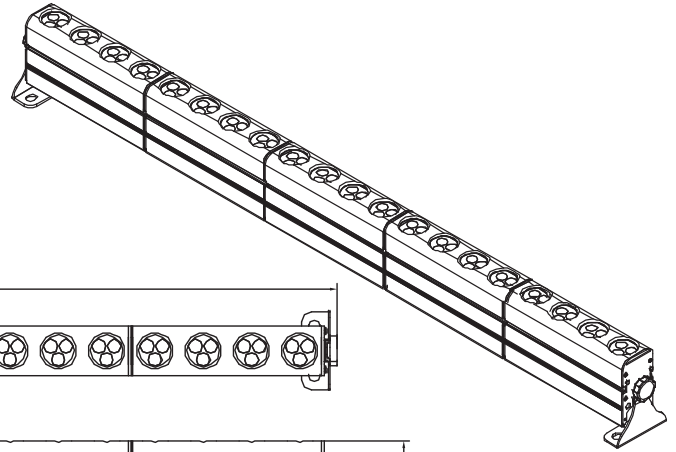

Chroma-Q™ Batten Bracket Kit for up to 5 Color Block™ DB4

Part No:
CHCBBB

SPECIFICATION SHEET

V 1.1

ORDERING INFORMATION

Model

Batten Bracket Kit for up to 5 Color Block DB4

Part No

CHCBBB

ADDITIONAL ACCESSORY

Single link cable for batten formation (requires 4 cables per batten)

Color Block DB4 units shown for illustration purposes only - not included

www.chroma-q.com