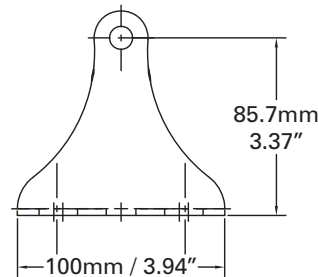

Chroma-Q™ Batten Bracket Kit for up to 5 Color Block™ DB4

Part No:
CHCBBB

SPECIFICATION SHEET

V 1.1

ORDERING INFORMATION

Model

Batten Bracket Kit for up to 5 Color Block DB4

Part No

CHCBBB

ADDITIONAL ACCESSORY

Single link cable for batten formation (requires 4 cables per batten)

Color Block DB4 units shown for illustration purposes only - not included

www.chroma-q.com