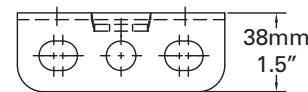

Color Block DB4 units shown for illustration purposes only - not included

www.chroma-q.com