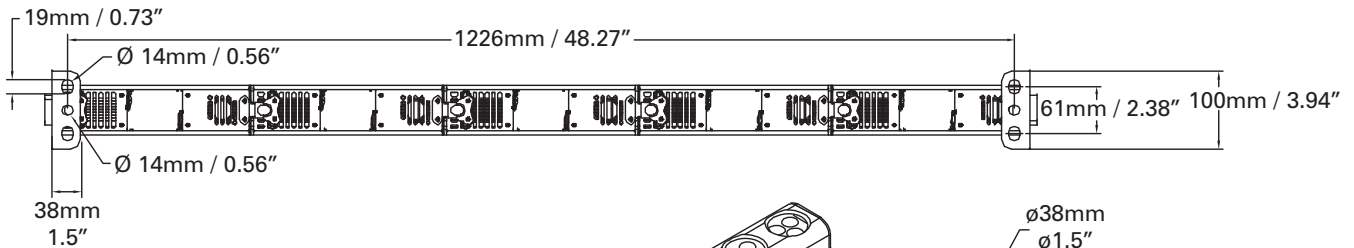

Chroma-Q™ Batten Bracket Kit for up to 5 Color Block™ DB4

Part No:
CHCBBB

SPECIFICATION SHEET

V 1.1

ORDERING INFORMATION

Model

Batten Bracket Kit for up to 5 Color Block DB4

Part No

CHCBBB

ADDITIONAL ACCESSORY

Single link cable for batten formation (requires 4 cables per batten)

Color Block DB4 units shown for illustration purposes only - not included

www.chroma-q.com