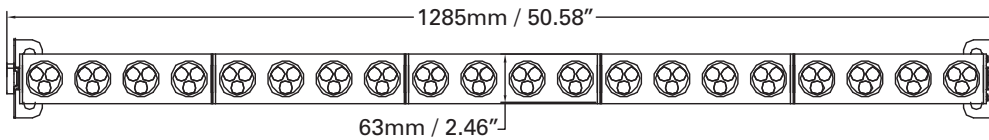

Chroma-Q™ Batten Bracket Kit for up to 5 Color Block™ DB4

Part No:
CHCBBB

SPECIFICATION SHEET

V 1.1

ORDERING INFORMATION

Model

Batten Bracket Kit for up to 5 Color Block DB4

Part No

CHCBBB

ADDITIONAL ACCESSORY

Single link cable for batten formation (requires 4 cables per batten)

Color Block DB4 units shown for illustration purposes only - not included

www.chroma-q.com