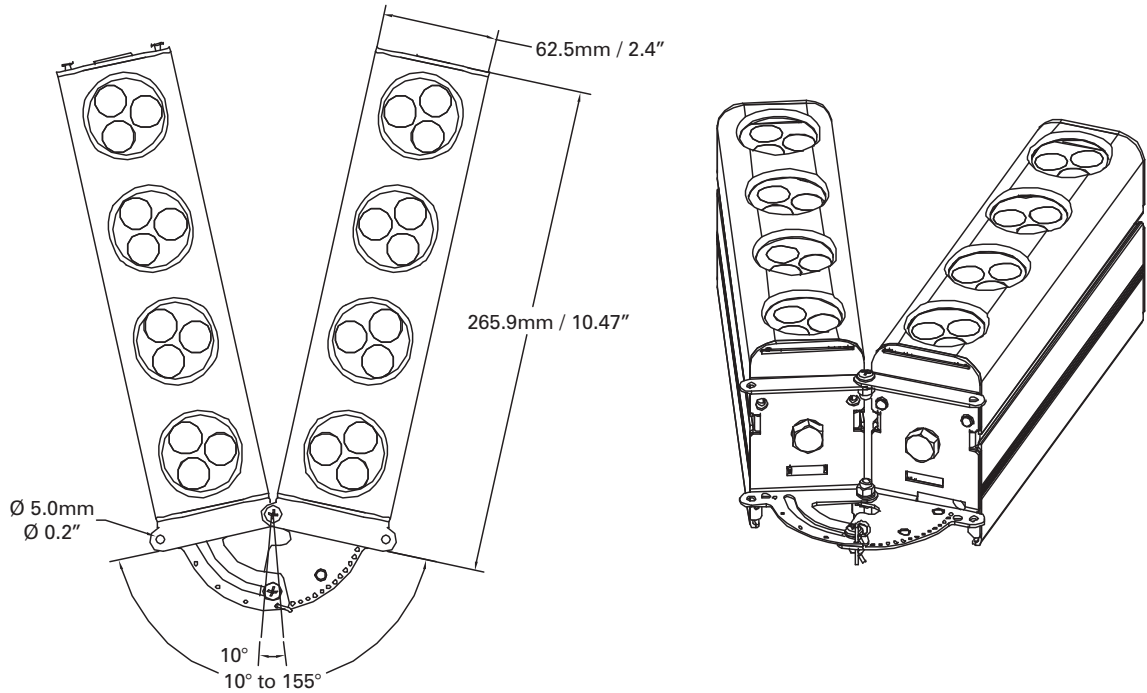

Chroma-Q™ Hinge Kit for 2 Color Block™ DB4

Part No:
CHCBHP

S P E C I F I C A T I O N S H E E T

V 1.1

ORDERING INFORMATION

Model
Hinge Kit for 2 Color Block DB4

Part No
CHCBHP

ADDITIONAL ACCESSORY

Single link cable available for hinge formation

Color Block DB4 units shown for illustration purposes only - not included

www.chroma-q.com