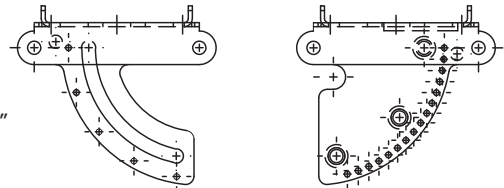

Chroma-Q™ Hinge Kit for 2 Color Block™ DB4

Part No:
CHCBHP

S P E C I F I C A T I O N S H E E T

V 1.1

ORDERING INFORMATION

Model
Hinge Kit for 2 Color Block DB4

Part No
CHCBHP

ADDITIONAL ACCESSORY

Single link cable available for hinge formation

Color Block DB4 units shown for illustration purposes only - not included

www.chroma-q.com