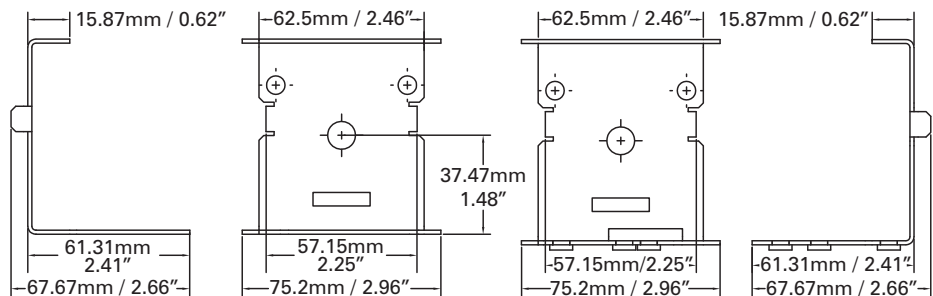

Chroma-Q™ Hinge Kit for 2 Color Block™ DB4

Part No:
CHCBHP

S P E C I F I C A T I O N S H E E T

V 1.1

ORDERING INFORMATION

Model
Hinge Kit for 2 Color Block DB4

Part No
CHCBHP

ADDITIONAL ACCESSORY

Single link cable available for hinge formation

Color Block DB4 units shown for illustration purposes only - not included

www.chroma-q.com