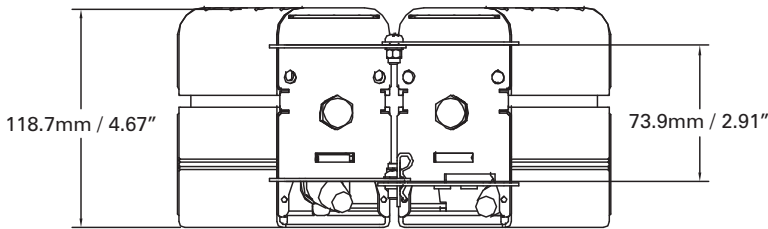

Chroma-Q™ Hinge Kit for 2 Color Block™ DB4

Part No:
CHCBHP

S P E C I F I C A T I O N S H E E T

V 1.1

ORDERING INFORMATION

Model
Hinge Kit for 2 Color Block DB4

Part No
CHCBHP

ADDITIONAL ACCESSORY

Single link cable available for hinge formation

Color Block DB4 units shown for illustration purposes only - not included

www.chroma-q.com