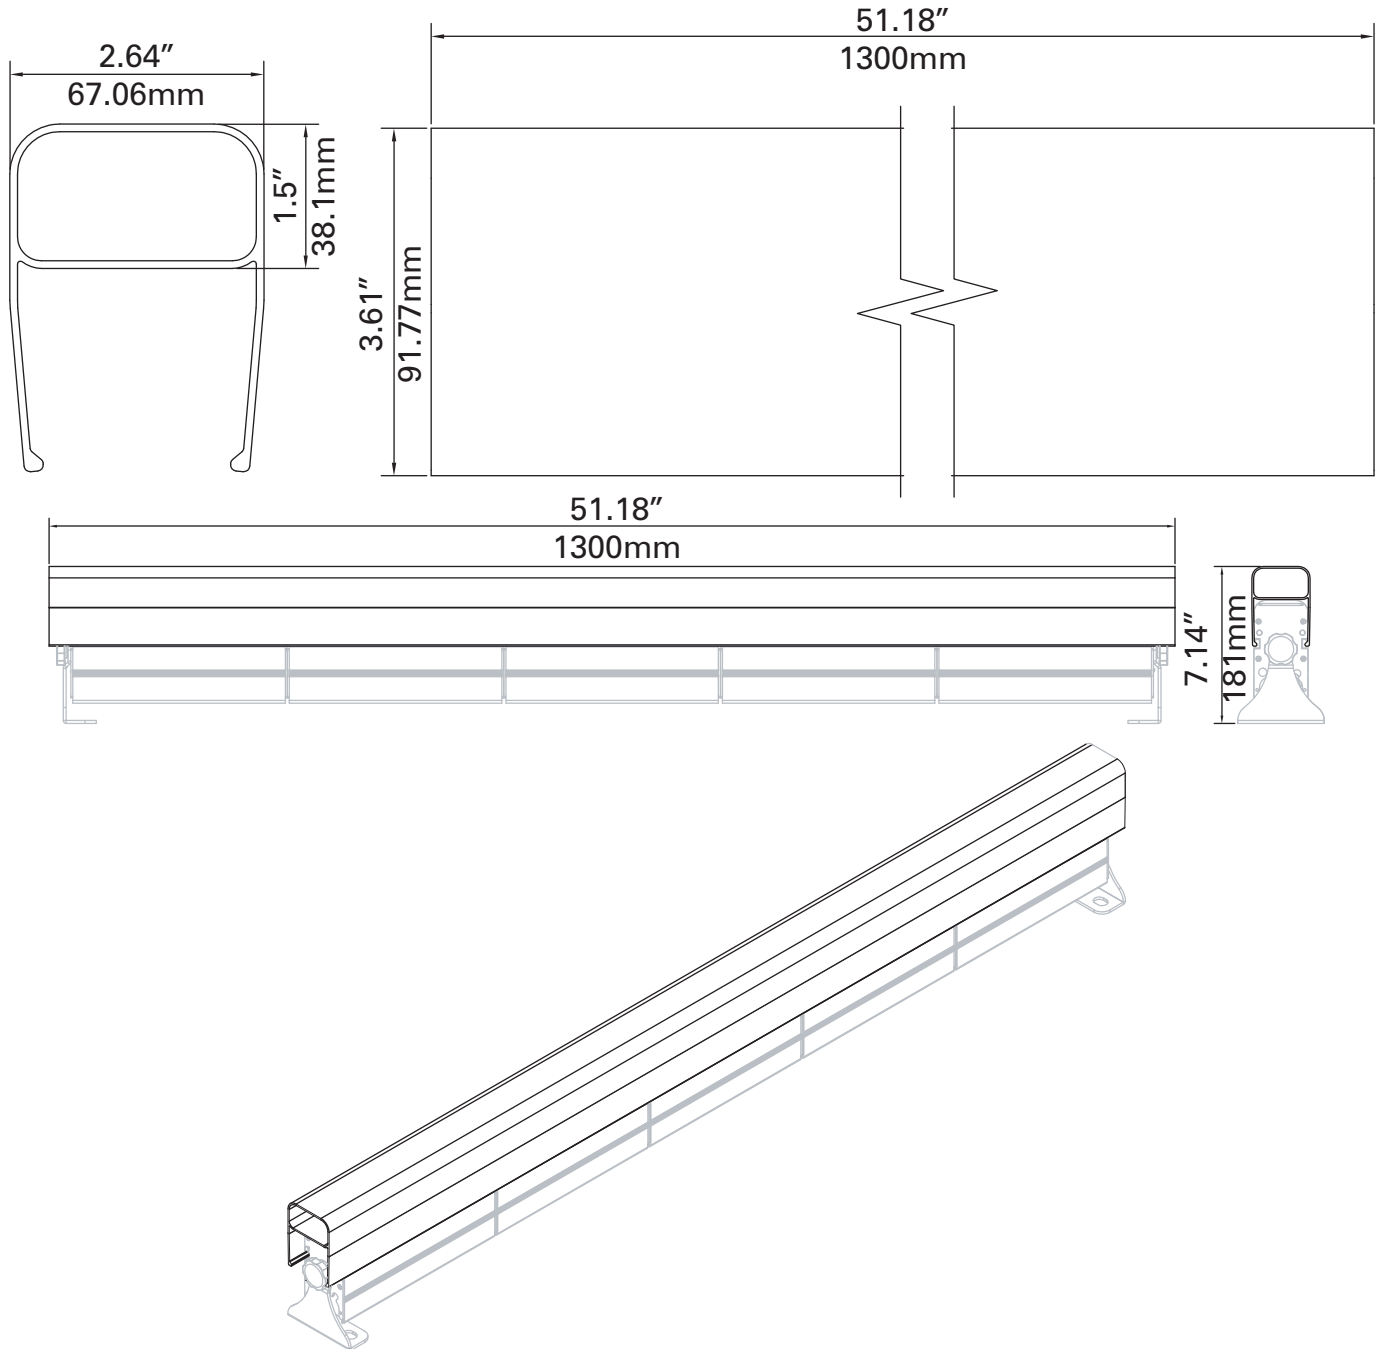

Chroma-Q™ 1300mm LED Pipe for 5-way Color Block™ DB4 Batten

Part No:
CHCBLP1300

S P E C I F I C A T I O N S H E E T

V 1.2

ORDERING INFORMATION

Model
1300mm LED Pipe for 5-way Color Block DB4 Batten

Part No
CHCBLP1300