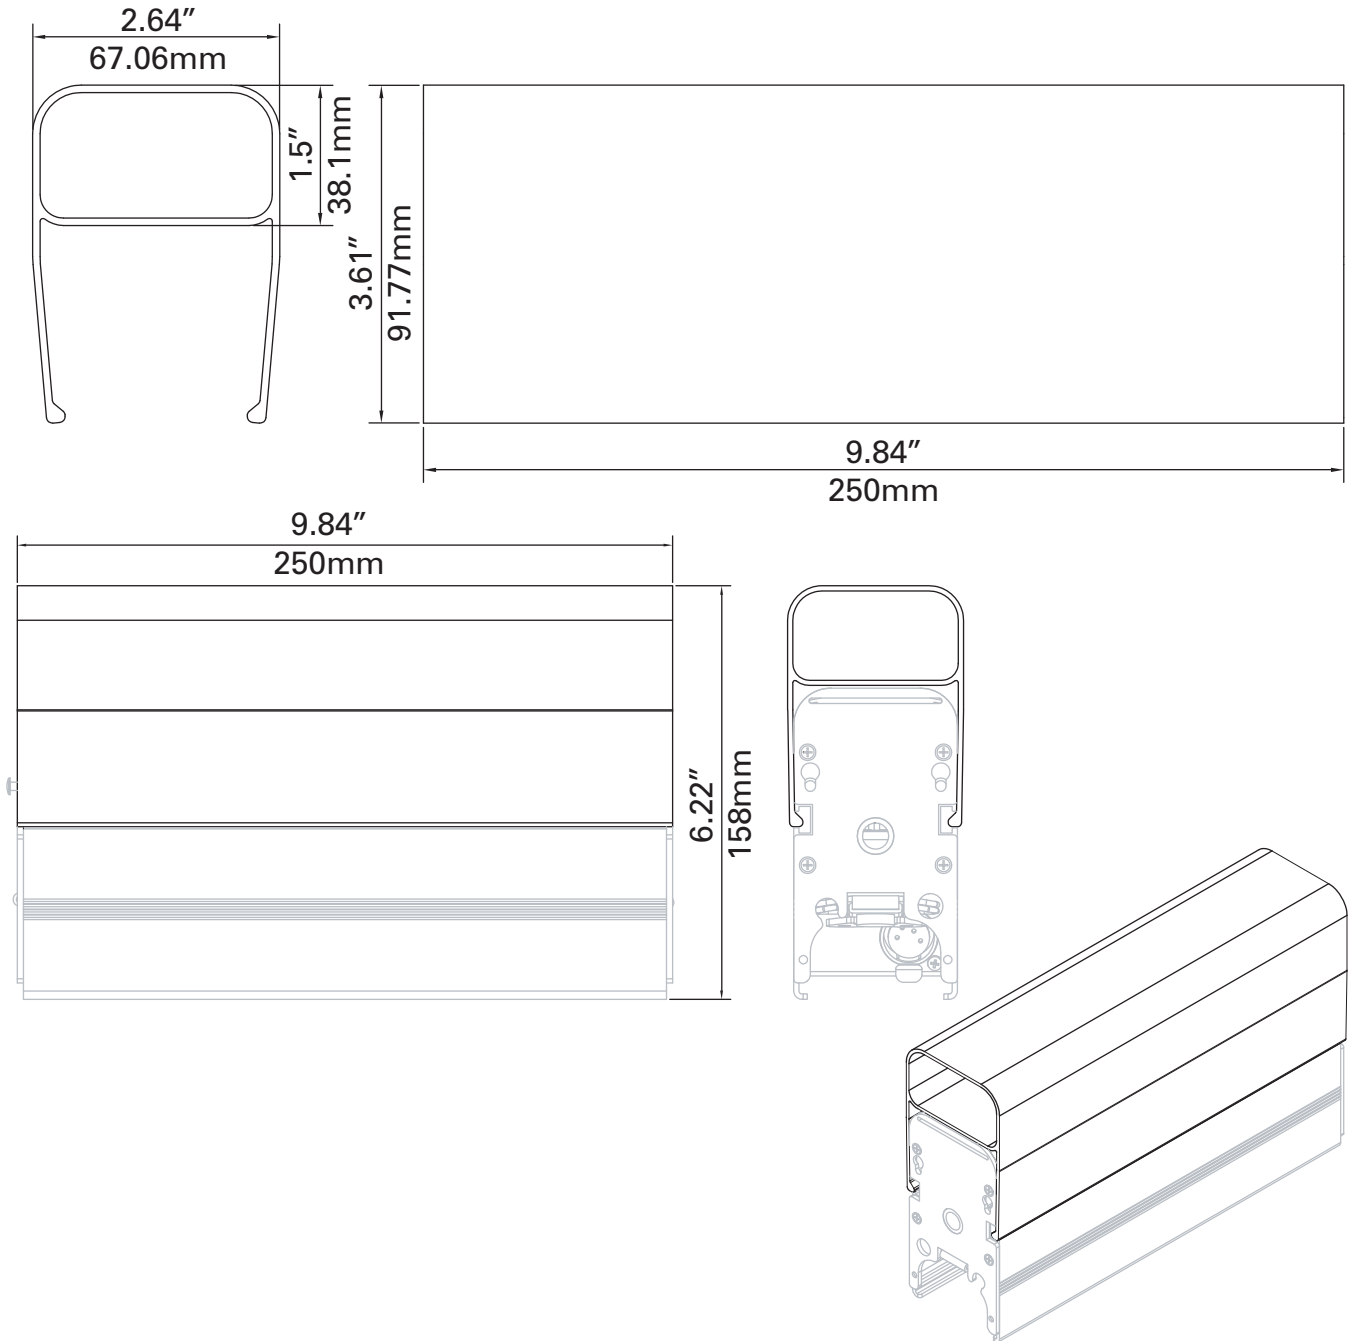

Chroma-Q™ LED Pipe for One Color Block™ DB4

Part No:
CHCBLP250

S P E C I F I C A T I O N S H E E T

V 1.2

ORDERING INFORMATION

Model
LED Pipe for One Color Block DB4

Part No
CHCBLP250

Color Block DB4 units shown for illustration purposes only - not included