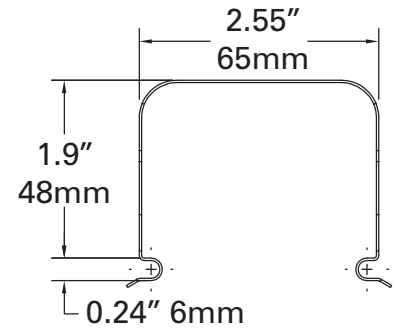

Chroma-Q™ Set of 4 Pixel Caps for Single Color Block™ DB4

Part No:
CHCBPC

S P E C I F I C A T I O N S H E E T

V 1.1

ORDERING INFORMATION

Model

Set of 4 Pixel Caps for single Color Block DB4

Part No

CHCBPC

Color Block DB4 units shown for illustration purposes only - not included

www.chroma-q.com