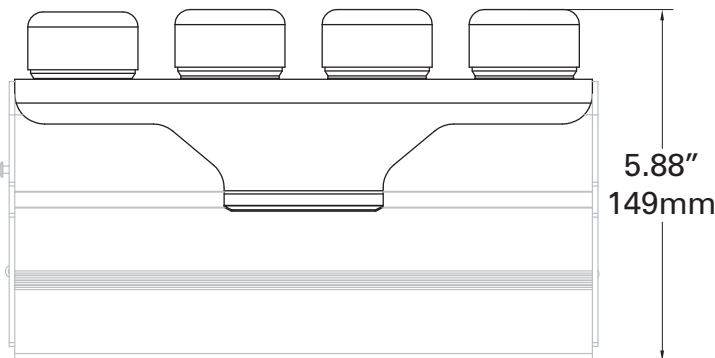

Chroma-Q™ Set of 4 Pixel Caps for Single Color Block™ DB4

Part No:
CHCBPC

S P E C I F I C A T I O N S H E E T

V 1.1

ORDERING INFORMATION

Model

Set of 4 Pixel Caps for single Color Block DB4

Part No

CHCBPC

Color Block DB4 units shown for illustration purposes only - not included

www.chroma-q.com