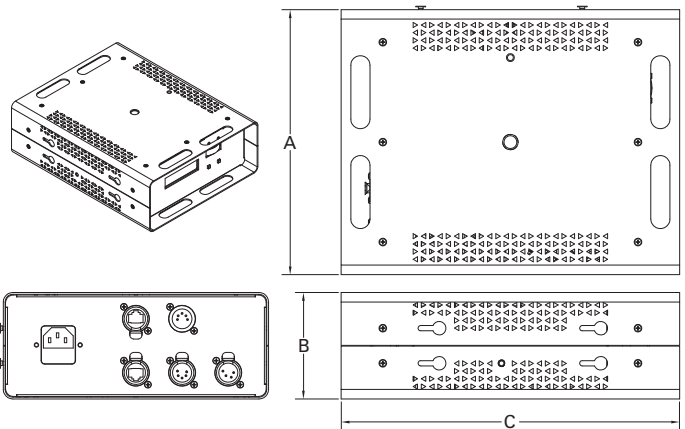

### DESCRIPTION

The power supply shall provide power and effects for of up to 5 Color Block DB4 / Color Block 2, or a combination of both.

The power supply shall be truss or 19" rack mountable.

The power supply shall feature a large backlit LCD display.

### FEATURES

- Controls up to 5 Color Block DB4 / Color Block 2 units
- 9 pre-programmed looks
- Time and day
- Program up to 64 time triggers to launch looks
- Stores up to 42 user programmed looks
- Synchronisation across power supply for the effects engine
- 15 control modes
- 3 grouping modes
- Magic Box™ enclosure - can be truss or 19" rack mounted
- Backlit LCD display

### OVERALL SPECIFICATIONS

Net dimensions	Width (A): 219mm / 8.6" Height (B): 88mm / 3.5" Depth (C): 279mm / 11"
Net weight:	3.9kg / 8.6lbs
Shipping dimensions:	Width: 250mm / 14.5" Height: 125mm / 7.5" Depth: 300mm / 3"
Shipping weight:	4.2kg / 9.2lb
Power:	100-240V AC 50/60Hz
Power consumption:	4A @ 120V AC; 2A @ 240V AC
DMX connector:	XLR-5 male in XLR-5 female thru
Control:	ANSI E1.11 USITT DMX 512-A
Power connector:	IEC
Colour:	Black powder coated paint
IP rating:	IP20