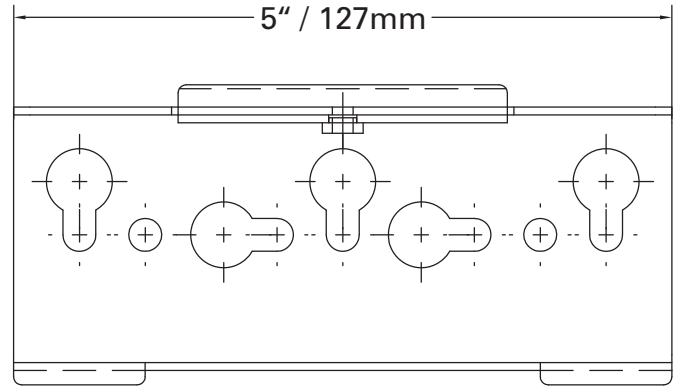

# Chroma-Q™ Wall Bracket Kit for Single Color Block™ DB4

Part No:  
**CHCBWB**

### ORDERING INFORMATION

**Model**  
Wall Bracket Kit for single Color Block DB4

**Part No**  
CHCBWB

0.59"  
15mm

Color Block DB4 units shown for illustration purposes only - not included

[www.chroma-q.com](http://www.chroma-q.com)