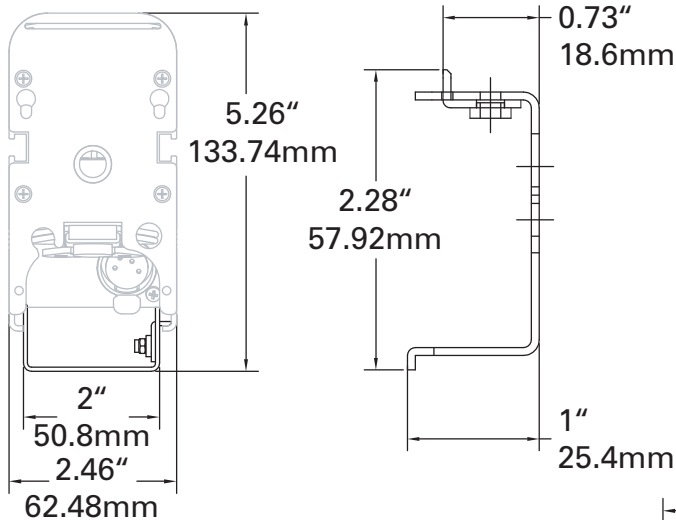

# Chroma-Q™ Wall Bracket Kit for Single Color Block™ DB4

Part No:  
**CHCBWB**

## S P E C I F I C A T I O N S H E E T

V 1.1

### ORDERING INFORMATION

**Model**  
Wall Bracket Kit for single Color Block DB4

**Part No**  
CHCBWB

0.59"  
15mm

Color Block DB4 units shown for illustration purposes only - not included

[www.chroma-q.com](http://www.chroma-q.com)