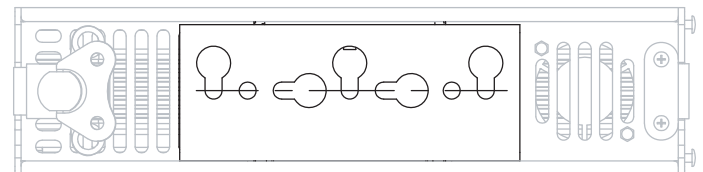

# Chroma-Q™ Wall Bracket Kit for Single Color Block™ DB4

Part No:  
**CHCBWB**

## S P E C I F I C A T I O N S H E E T

V 1.1

### ORDERING INFORMATION

**Model**  
Wall Bracket Kit for single Color Block DB4

**Part No**  
CHCBWB

0.59"  
15mm

Color Block DB4 units shown for illustration purposes only - not included

[www.chroma-q.com](http://www.chroma-q.com)