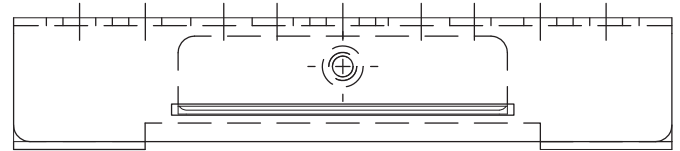

Chroma-Q™ Wall Bracket Kit for Single Color Block™ DB4

Part No:
CHCBWB

S P E C I F I C A T I O N S H E E T

V 1.1

ORDERING INFORMATION

Model
Wall Bracket Kit for single Color Block DB4

Part No
CHCBWB

0.59"
15mm