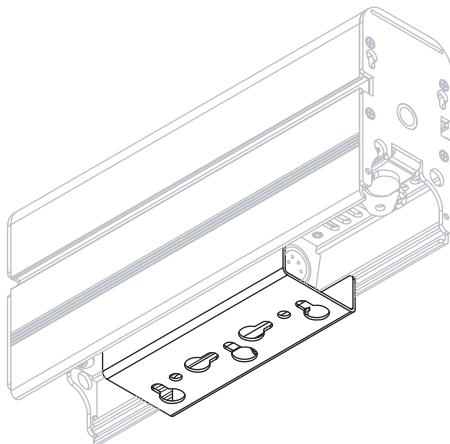

Chroma-Q™ Wall Bracket Kit for Single Color Block™ DB4

Part No:
CHCBWB

S P E C I F I C A T I O N S H E E T

V 1.1

ORDERING INFORMATION

Model
Wall Bracket Kit for single Color Block DB4

Part No
CHCBWB

0.59"
15mm