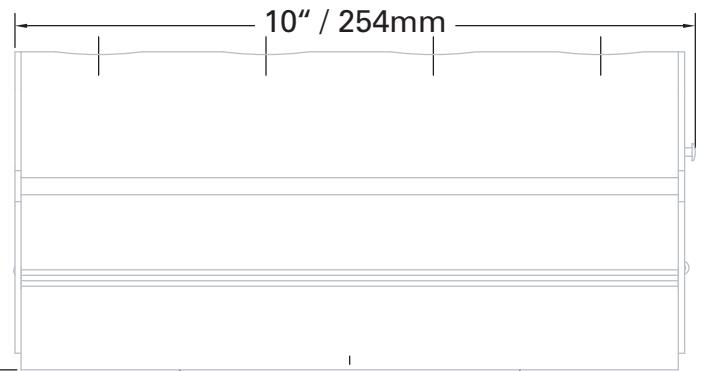

Chroma-Q™ Wall Bracket Kit for Single Color Block™ DB4

Part No:
CHCBWB

S P E C I F I C A T I O N S H E E T

V 1.1

ORDERING INFORMATION

Model
Wall Bracket Kit for single Color Block DB4

Part No
CHCBWB

0.59"
15mm