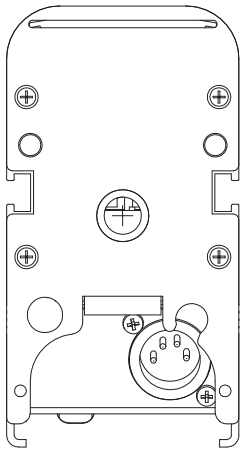

**Chroma-Q™ Color Block™ DB4 White
LED Fixture**

**Part No:
CHCB4-W**

S P E C I F I C A T I O N   S H E E T

V 1.2

www.chroma-q.com