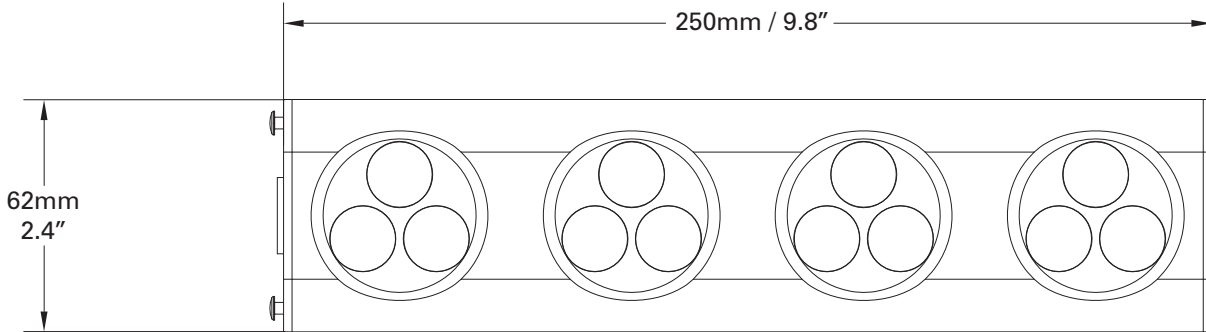

**Chroma-Q™ Color Block™ DB4 White
LED Fixture**

**Part No:
CHCB4-W**

S P E C I F I C A T I O N   S H E E T

V 1.2

www.chroma-q.com