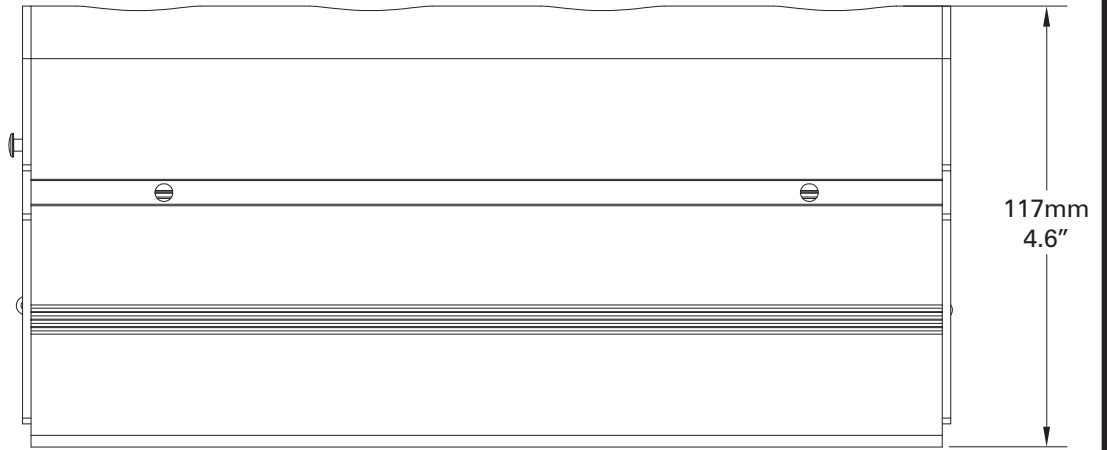

**Chroma-Q™ Color Block™ DB4 White
LED Fixture**

**Part No:
CHCB4-W**

S P E C I F I C A T I O N   S H E E T

V 1.2

www.chroma-q.com