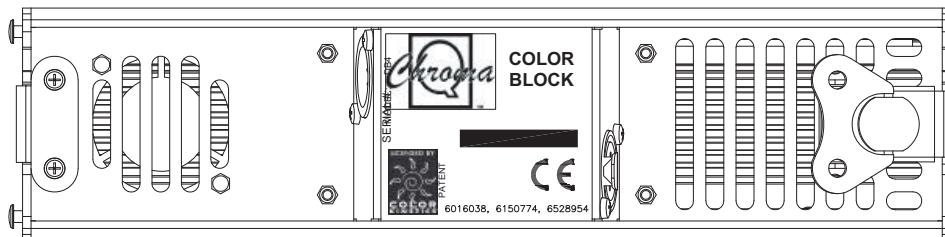

**Chroma-Q™ Color Block™ DB4 White
LED Fixture**

**Part No:
CHCB4-W**

S P E C I F I C A T I O N   S H E E T

V 1.2

www.chroma-q.com