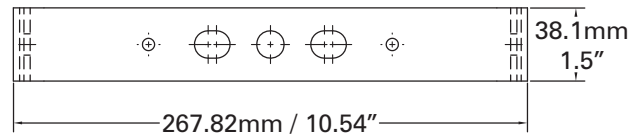

Chroma-Q™ Yoke Kit for Single Color Block™ DB4

Part No:
CHCBSY

SPECIFICATION SHEET

V 1.1

ORDERING INFORMATION

Model
Yoke Kit for single Color Block DB4

Part No
CHCBSY

Color Block DB4 units shown for illustration purposes only - not included

www.chroma-q.com