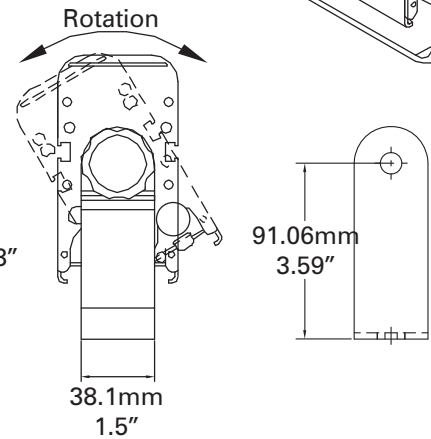

Chroma-Q™ Yoke Kit for Single Color Block™ DB4

Part No:
CHCBSY

SPECIFICATION SHEET

V 1.1

ORDERING INFORMATION

Model
Yoke Kit for single Color Block DB4

Part No
CHCBSY

Color Block DB4 units shown for illustration purposes only - not included

www.chroma-q.com