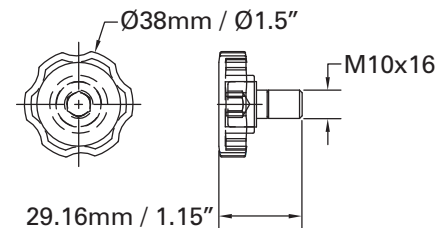

Chroma-Q™ Yoke Kit for Single Color Block™ DB4

Part No:
CHCBSY

SPECIFICATION SHEET

V 1.1

ORDERING INFORMATION

Model
Yoke Kit for single Color Block DB4

Part No
CHCBSY

Color Block DB4 units shown for illustration purposes only - not included

www.chroma-q.com