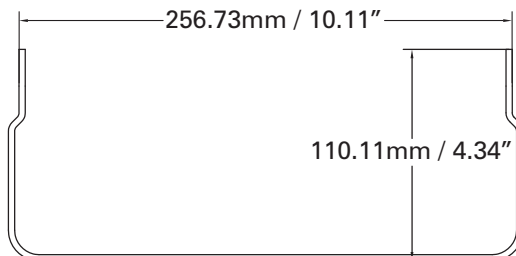

Chroma-Q™ Yoke Kit for Single Color Block™ DB4

Part No:
CHCBSY

SPECIFICATION SHEET

V 1.1

ORDERING INFORMATION

Model
Yoke Kit for single Color Block DB4

Part No
CHCBSY

Color Block DB4 units shown for illustration purposes only - not included

www.chroma-q.com