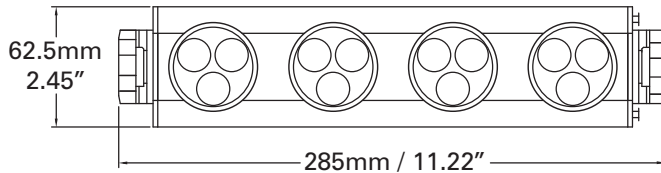

Chroma-Q™ Yoke Kit for Single Color Block™ DB4

Part No:
CHCBSY

SPECIFICATION SHEET

V 1.1

ORDERING INFORMATION

Model
Yoke Kit for single Color Block DB4

Part No
CHCBSY

Color Block DB4 units shown for illustration purposes only - not included

www.chroma-q.com