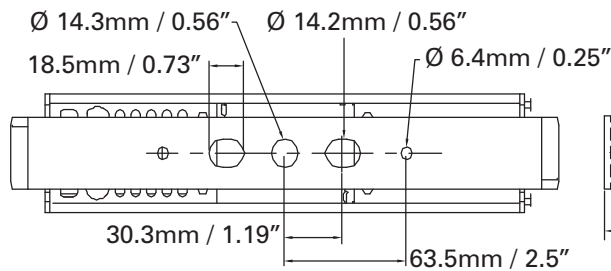

Chroma-Q™ Yoke Kit for Single Color Block™ DB4

Part No:
CHCBSY

SPECIFICATION SHEET

V 1.1

ORDERING INFORMATION

Model
Yoke Kit for single Color Block DB4

Part No
CHCBSY

Color Block DB4 units shown for illustration purposes only - not included

www.chroma-q.com