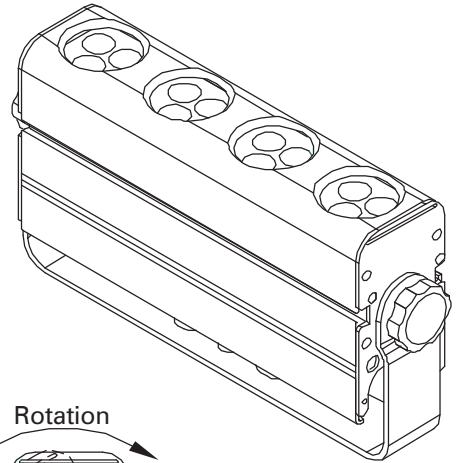

Chroma-Q™ Yoke Kit for Single Color Block™ DB4

Part No:
CHCBSY

SPECIFICATION SHEET

V 1.1

ORDERING INFORMATION

Model
Yoke Kit for single Color Block DB4

Part No
CHCBSY

Color Block DB4 units shown for illustration purposes only - not included

www.chroma-q.com