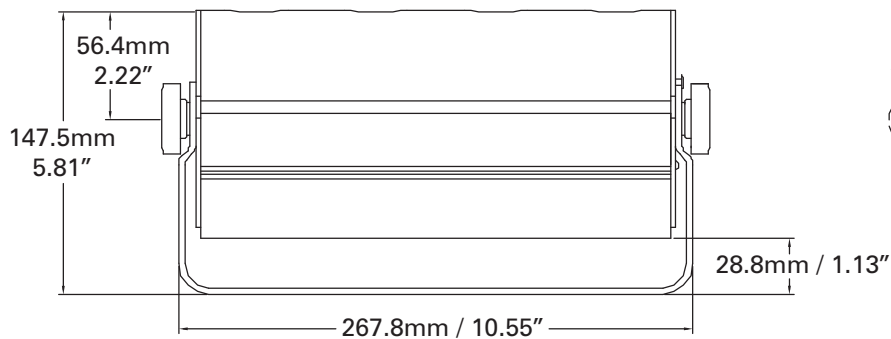

Chroma-Q™ Yoke Kit for Single Color Block™ DB4

Part No:
CHCBSY

SPECIFICATION SHEET

V 1.1

ORDERING INFORMATION

Model
Yoke Kit for single Color Block DB4

Part No
CHCBSY

Color Block DB4 units shown for illustration purposes only - not included

www.chroma-q.com