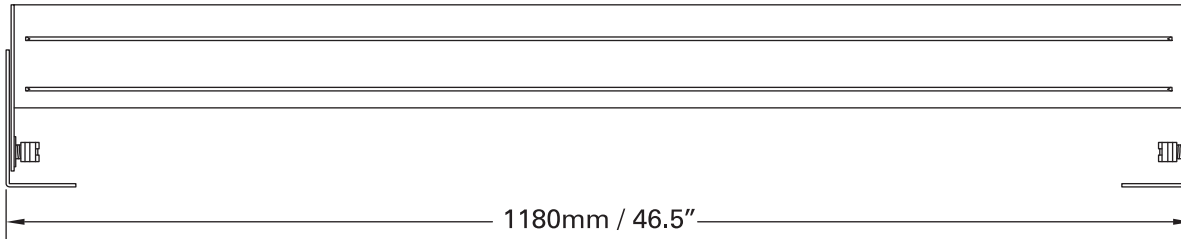

**Chroma-Q™ Color Force™ 48
RGBA LED Fixture**

**Part No:
CHCF48NFRGBA**

S P E C I F I C A T I O N S H E E T

V 0.7

Dimensions

* Magic Amber is the term used for the unit's ability to bring in amber when mixing colours that require it.

www.chroma-q.com