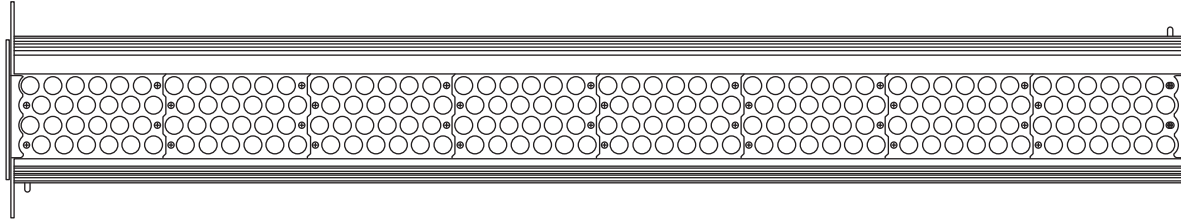

**Chroma-Q™ Color Force™ 48
RGBA LED Fixture**

**Part No:
CHCF48NFRGBA**

S P E C I F I C A T I O N S H E E T

V 0.7

Dimensions

* Magic Amber is the term used for the unit's ability to bring in amber when mixing colours that require it.

www.chroma-q.com