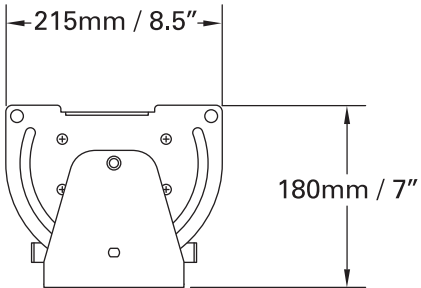

**Chroma-Q™ Color Force™ 48
RGBA LED Fixture**

**Part No:
CHCF48NFRGBA**

S P E C I F I C A T I O N S H E E T

V 0.7

Dimensions

* Magic Amber is the term used for the unit's ability to bring in amber when mixing colours that require it.

www.chroma-q.com