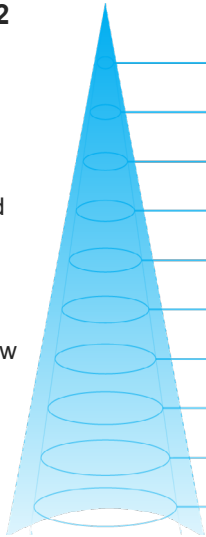

Chroma-Q®

Fixture photometric table

Fixture model
Color Force II Plus 72
Field: 54°
Beam: 26°
Magnification (mf): 0.46 x
Candelas: 92600 Cd
Lumens: 27000 lm
Watts: 641 w
Lumen/w: 144.5 lm/w
CRI Ra: 92
TM-30 Rf / Rg: 88 / 105
Duv: -0.0012

Throw Distance		Field Spread		Beam Spread		Full On	
m	ft	m	ft	m	ft	Lux	Footcandle
1.00 m	3.3 ft	1.0 m	3.3 ft	0.5 m	1.5 ft	92600 lx	8603 fc
1.53 m	5.0 ft	1.6 m	5.1 ft	0.7 m	2.3 ft	39557 lx	3675 fc
3.05 m	10.0 ft	3.1 m	10.2 ft	1.4 m	4.6 ft	9954 lx	925 fc
3.95 m	13.0 ft	4.0 m	13.2 ft	1.8 m	6.0 ft	5935 lx	551 fc
4.56 m	15.0 ft	4.6 m	15.2 ft	2.1 m	6.9 ft	4453 lx	414 fc
6.10 m	20.0 ft	6.2 m	20.4 ft	2.8 m	9.2 ft	2489 lx	231 fc
6.85 m	22.5 ft	7.0 m	22.9 ft	3.2 m	10.4 ft	1973 lx	183 fc
7.63 m	25.0 ft	7.8 m	25.5 ft	3.5 m	11.6 ft	1591 lx	148 fc
9.15 m	30.0 ft	9.3 m	30.6 ft	4.2 m	13.9 ft	1106 lx	103 fc
10.07 m	33.0 ft	10.3 m	33.7 ft	4.6 m	15.3 ft	913 lx	85 fc

Watts: 641 w

Lumen/w: 59.2 lm/w

CRI Ra: 92

TM-30 Rf / Rg: 88 / 105

Duv: -0.0012

Throw Distance		Field Spread		Beam Spread		Full On	
m	ft	m	ft	m	ft	Lux	Footcandle
1.00 m	3.3 ft	1.3 m	4.4 ft	0.7 m	2.3 ft	37900 lx	3521 fc
1.53 m	5.0 ft	2.1 m	6.8 ft	1.1 m	3.5 ft	16190 lx	1504 fc
3.05 m	10.0 ft	4.1 m	13.5 ft	2.1 m	6.9 ft	4074 lx	379 fc
3.95 m	13.0 ft	5.3 m	17.5 ft	2.7 m	8.9 ft	2429 lx	226 fc
4.56 m	15.0 ft	6.2 m	20.2 ft	3.1 m	10.3 ft	1823 lx	169 fc
6.10 m	20.0 ft	8.2 m	27.0 ft	4.2 m	13.8 ft	1019 lx	95 fc
6.85 m	22.5 ft	9.2 m	30.3 ft	4.7 m	15.5 ft	808 lx	75 fc
7.63 m	25.0 ft	10.3 m	33.8 ft	5.3 m	17.2 ft	651 lx	60 fc
9.15 m	30.0 ft	12.3 m	40.5 ft	6.3 m	20.7 ft	453 lx	42 fc
10.07 m	33.0 ft	13.6 m	44.6 ft	6.9 m	22.8 ft	374 lx	35 fc