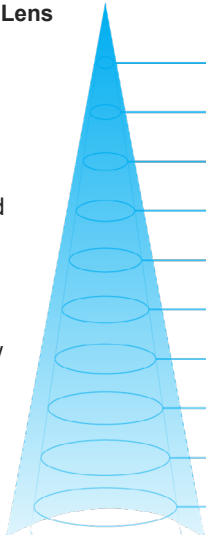

Throw Distance		Field Spread		Beam Spread		Full On	
m	ft	m	ft	m	ft	Lux	Footcandle
1.00 m	3.3 ft	1.0 m	3.3 ft	0.5 m	1.5 ft	92600 lx	8603 fc
1.53 m	5.0 ft	1.6 m	5.1 ft	0.7 m	2.3 ft	39557 lx	3675 fc
3.05 m	10.0 ft	3.1 m	10.2 ft	1.4 m	4.6 ft	9954 lx	925 fc
3.95 m	13.0 ft	4.0 m	13.2 ft	1.8 m	6.0 ft	5935 lx	551 fc
4.56 m	15.0 ft	4.6 m	15.2 ft	2.1 m	6.9 ft	4453 lx	414 fc
6.10 m	20.0 ft	6.2 m	20.4 ft	2.8 m	9.2 ft	2489 lx	231 fc
6.85 m	22.5 ft	7.0 m	22.9 ft	3.2 m	10.4 ft	1973 lx	183 fc
7.63 m	25.0 ft	7.8 m	25.5 ft	3.5 m	11.6 ft	1591 lx	148 fc
9.15 m	30.0 ft	9.3 m	30.6 ft	4.2 m	13.9 ft	1106 lx	103 fc
10.07 m	33.0 ft	10.3 m	33.7 ft	4.6 m	15.3 ft	913 lx	85 fc

Chroma-Q®

Fixture photometric table

Fixture model
Color Force II Plus 72 Border Lens

Field: 68°

Beam: 38°

Magnification (mf): 0.69 x

Candelas: 37900 Cd

Lumens: 23600 lm

Watts: 641 w

Lumen/w: 59.2 lm/w

CRI Ra: 92

TM-30 Rf / Rg: 88 / 105

Duv: -0.0012

Throw Distance		Field Spread		Beam Spread		Full On	
m	ft	m	ft	m	ft	Lux	Footcandle
1.00 m	3.3 ft	1.3 m	4.4 ft	0.7 m	2.3 ft	37900 lx	3521 fc
1.53 m	5.0 ft	2.1 m	6.8 ft	1.1 m	3.5 ft	16190 lx	1504 fc
3.05 m	10.0 ft	4.1 m	13.5 ft	2.1 m	6.9 ft	4074 lx	379 fc
3.95 m	13.0 ft	5.3 m	17.5 ft	2.7 m	8.9 ft	2429 lx	226 fc
4.56 m	15.0 ft	6.2 m	20.2 ft	3.1 m	10.3 ft	1823 lx	169 fc
6.10 m	20.0 ft	8.2 m	27.0 ft	4.2 m	13.8 ft	1019 lx	95 fc
6.85 m	22.5 ft	9.2 m	30.3 ft	4.7 m	15.5 ft	808 lx	75 fc
7.63 m	25.0 ft	10.3 m	33.8 ft	5.3 m	17.2 ft	651 lx	60 fc
9.15 m	30.0 ft	12.3 m	40.5 ft	6.3 m	20.7 ft	453 lx	42 fc
10.07 m	33.0 ft	13.6 m	44.6 ft	6.9 m	22.8 ft	374 lx	35 fc